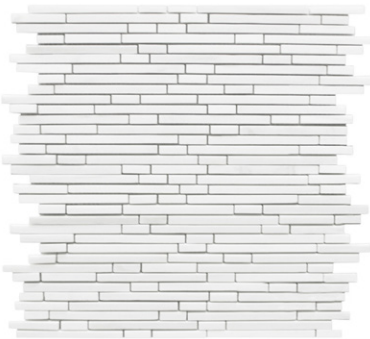

Rainfall 1/4" Mixed Length Polished Mosaic

12" x 12" = 1.0 sf/sheet
MWE1/4MLRP - Polished