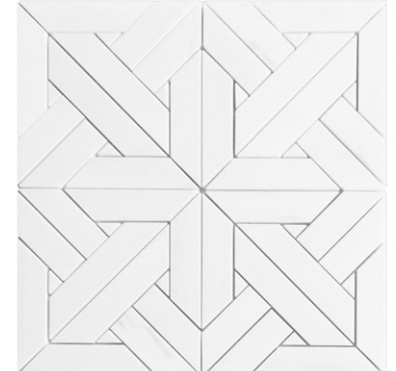

Lincoln Mosaic 1. White Elegant Select (Dolomite) Marble with Ash Grey Limestone Bars Mosaic
 12.60" x 10.91" = 0.95
 MWEAGLINH - Honed

Linen Weave 2. Mosaic
 12.38" x 7.38" = .635 sf/sheet
 MWESLINW2T - Tumbled

Mosaics

ONYX FRANCE, INC.

Application: Interior

*Custom Color & Design Available

Manor Stripe 1. White Elegant Select (Dolomite) & Silver Pearl Marble Mosaic

7.5" x 10" = 0.52 sf/sheet
MWESSPMS1H - Honed

Oxford Mosaic

11.56" x 11.75" = 0.95 sf/sheet
MWEOXH - Honed

Parquet 2 Mosaic

12" x 12" = 1.0 sf/sheet
MWEPAR2P - Honed/Polished

Plaid 2. Hand Clipped Mosaic White Elegant Select Marble & White Stratta Limestone

12.6" x 12.6" = 1.10 sf/sheet
MWELWSPLAID2H - Honed