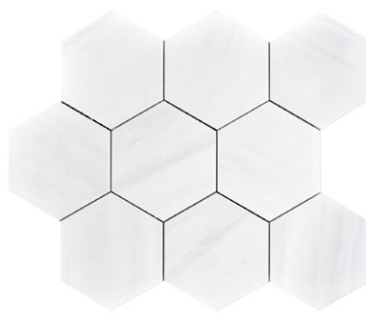

Hexagon 5" Mosaic
Coverage Varies
MWE5HEH - Honed