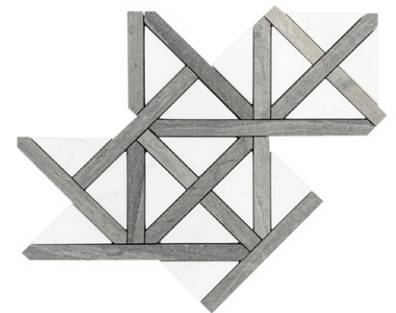

Woodbridge 1. White Elegant Select (Dolomite) Marble & Blue Stratta Limestone Mosaic
10" x 10" = 0.70 sf/sheet
WOO1WESBSH - Honed