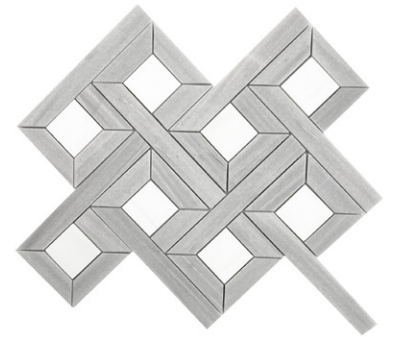

Roya Water-Jet WJ6 White Elegant Select (Dolomite) Honed & Calacatta Gold Polished Mosaic

12.60" x 10.91" = 0.95 sf/sheet
WJ6WESCGROYA - Honed + Polished

Starlight. White Elegant Select (Dolomite), Palissandro Blue, Silver Pearl Marble Mosaic

11" x 11" = 0.84 sf/sheet
STAWESPBSPP - Polished

Starlight Mosaic Polished

Mosaics

ONYX FRANCE, INC.

Application: Interior

*Custom Color & Design Available

Urban Parquet Mosaic
12" x 12" = 1.0 sf/sheet
MWEUPSP - Soft Pillowed

Versailles Square 1. White Elegant Select (Dolomite) & Calacatta Gold Marble Mosaic
12.06" x 9.57" = 0.80 sf/sheet
MCGWESVS1H - Honed

Versailles Square 2. Griège Elegant & White Elegant Select (Dolomite) Marble Mosaic
12.06" x 9.57" = 0.80 sf/sheet
MGEWESVS2H - Honed