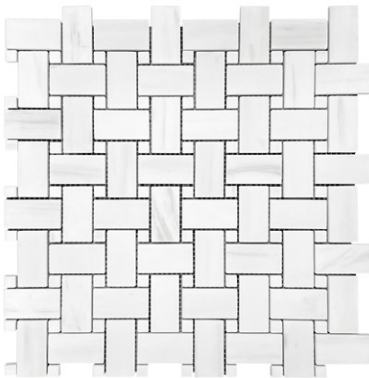

2" x 8" Tile
MWES2X8SP - Soft Pillowed

3" x 6" Tile
MWES3X6H - Honed
MWES3X6P - Polished

2" x 8" Soft Pillowed Tile, Crosshatch Pattern

5/8" x 12" Square Liner Molding
MWE3/4X12SLH - Honed
MWE3/4X12SLP - Polished

3/4" x 12" Flat Liner Molding
MWE5/8FLP - Polished

2" x 12" Plaza Ogee (Chair Rail) Molding
MWEPL0GH - Honed
MWEPL0GP - Polished

Mosaics

ONYX FRANCE, INC.

Application: Interior

*Custom Color & Design Available

1" x 1" Polished Straight-Joint Mosaic
12.5" x 12.5" = 1.09 sf/sheet
MWE1X1P - Polished

3/4" x 3/4" Staggered-Joint Mosaic
11.64 x 11.64" = 0.94 sf/sheet
MWE3/4X3/4SH - Honed

Basketweave 1" x 2" Blue Bliss Bar with 3/8" White Elegant Dot Mosaic
12" x 12" = 1.0 sf/sheet
MBB1X2WE3/8BWP - Polished