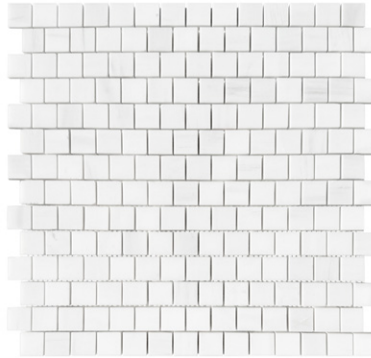

2" x 8" Tile
MWES2X8SP - Soft Pillowed

3" x 6" Tile
MWES3X6H - Honed
MWES3X6P - Polished

2" x 8" Soft Pillowed Tile, Crosshatch Pattern

5/8" x 12" Square Liner Molding
MWE3/4X12SLH - Honed
MWE3/4X12SLP - Polished

3/4" x 12" Flat Liner Molding
MWE5/8FLP - Polished

2" x 12" Plaza Ogee (Chair Rail) Molding
MWEPL0GH - Honed
MWEPL0GP - Polished

Mosaics

ONYX FRANCE, INC.

Application: Interior

*Custom Color & Design Available

1" x 1" Polished Straight-Joint Mosaic
12.5" x 12.5" = 1.09 sf/sheet
MWE1X1P - Polished

3/4" x 3/4" Staggered-Joint Mosaic
11.64 x 11.64" = 0.94 sf/sheet
MWE3/4X3/4SH - Honed

Basketweave 1" x 2" Blue Bliss Bar with 3/8" White Elegant Dot Mosaic
12" x 12" = 1.0 sf/sheet
MBB1X2WE3/8BWP - Polished