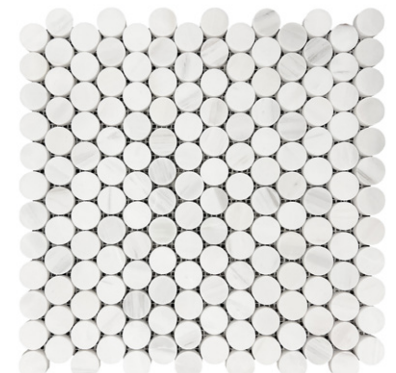

3/4" x 12" Flat Liner Molding
MWE5/8FLP - Polished

2" x 12" Plaza Ogee (Chair Rail) Molding
MWEPL0GH - Honed
MWEPL0GP - Polished

Mosaics

ONYX FRANCE, INC.

Application: Interior

*Custom Color & Design Available

1" x 1" Polished Straight-Joint Mosaic
12.5" x 12.5" = 1.09 sf/sheet
MWE1X1P - Polished

3/4" x 3/4" Staggered-Joint Mosaic
11.64 x 11.64" = 0.94 sf/sheet
MWE3/4X3/4SH - Honed

Basketweave 1" x 2" Blue Bliss Bar with 3/8" White Elegant Dot Mosaic
12" x 12" = 1.0 sf/sheet
MBB1X2WE3/8BWP - Polished

Basketweave 1" x 2" Bar with 3/8" Dot Mosaic
12" x 12" = 1.0 sf/sheet
MWE1X2WE3/8BWP - Polished

Beaumont 2. White Elegant Select (Dolomite) & White Silk Marble Tight-Joint Mosaic
9" x 9" = 0.56 sf/sheet
MWESWSIB2H - Honed