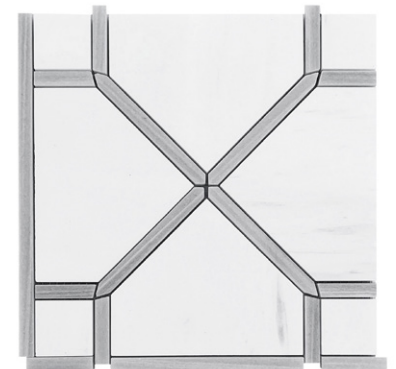

Ellington 1. White Elegant Select (Dolomite) & Greige Elegant Mosaic
9.69" x 9.69" = 0.65 sf/sheet
ELL1WESHGEP - Honed + Polished