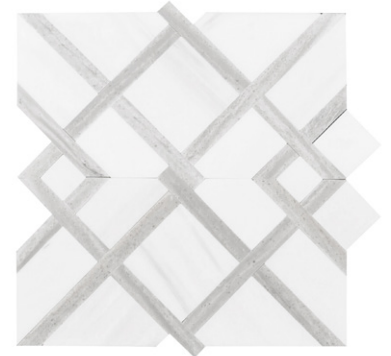

Shiraz 2. Pattern White Elegant Select (Dolomite) Honed with Greige Elegant Polished Tight-Joint Mosaic

10" x 10" = 0.70 sf/sheet
MWEGESHIRAZ2 - Honed + Polished