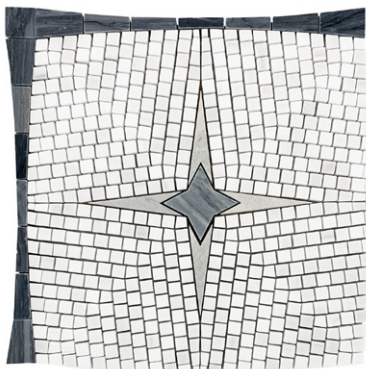

*Custom Color & Design Available

Riviera 3. Water-Jet WJ10 White Elegent Select (Dolomite) & Viola Marble Mosaic

12.24" x 15.60" = 1.32 sf/sheet
WJ10WESCVIRIV3 - Honed

Shiraz 1. Pattern White Elegant Select (Dolomite) Honed with Calacatta Gold Polished Tight-Joint Mosaic

10" x 10" = 0.70 sf/sheet
MWECGSHIRAZ1 - Honed + Polished

Shiraz 2. Pattern White Elegant Select (Dolomite) Honed with Greige Elegant Polished Tight-Joint Mosaic

10" x 10" = 0.70 sf/sheet
MWEGESHIRAZ2 - Honed + Polished

Roya Water-Jet WJ6 White Elegant Select (Dolomite) Honed & Calacatta Gold Polished Mosaic

12.60" x 10.91" = 0.95 sf/sheet
WJ6WESCGROYA - Honed + Polished

Starlight. White Elegant Select (Dolomite), Palissandro Blue, Silver Pearl Marble Mosaic

11" x 11" = 0.84 sf/sheet
STAWESPBSPP - Polished

Starlight Mosaic Polished

Mosaics

ONYX FRANCE, INC.

Application: Interior

*Custom Color & Design Available

Urban Parquet Mosaic
12" x 12" = 1.0 sf/sheet
MWEUPSP - Soft Pillowed