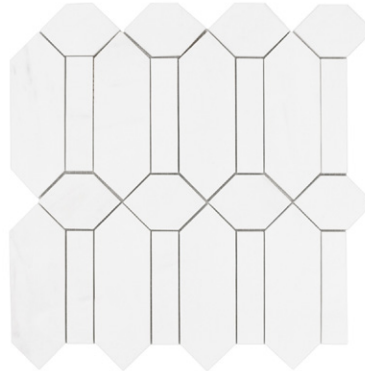

Lincoln Mosaic 1. White Elegant Select (Dolomite) Marble with Ash Grey Limestone Bars Mosaic
 12.60" x 10.91" = 0.95
 MWEAGLINH - Honed

Linen Weave 2. Mosaic
 12.38" x 7.38" = .635 sf/sheet
 MWESLINW2T - Tumbled

Mosaics

ONYX FRANCE, INC.

Application: Interior

*Custom Color & Design Available

Manor Stripe 1. White Elegant Select (Dolomite) & Silver Pearl Marble Mosaic

7.5" x 10" = 0.52 sf/sheet
MWESSPMS1H - Honed

Oxford Mosaic

11.56" x 11.75" = 0.95 sf/sheet
MWEOXH - Honed

Parquet 2 Mosaic

12" x 12" = 1.0 sf/sheet
MWEPAR2P - Honed/Polished

Plaid 2. Hand Clipped Mosaic White Elegant Select Marble & White Stratta Limestone

12.6" x 12.6" = 1.10 sf/sheet
MWELWSPLAID2H - Honed