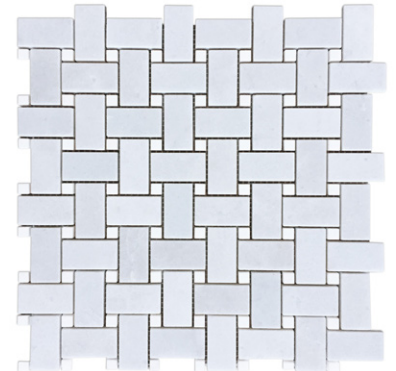

2" x 8" Tile
MWES2X8SP - Soft Pillowed

3" x 6" Tile
MWES3X6H - Honed
MWES3X6P - Polished

2" x 8" Soft Pillowed Tile, Crosshatch Pattern

5/8" x 12" Square Liner Molding
MWE3/4X12SLH - Honed
MWE3/4X12SLP - Polished

3/4" x 12" Flat Liner Molding
MWE5/8FLP - Polished

2" x 12" Plaza Ogee (Chair Rail) Molding
MWEPL0GH - Honed
MWEPL0GP - Polished

Mosaics

ONYX FRANCE, INC.

Application: Interior

*Custom Color & Design Available

1" x 1" Polished Straight-Joint Mosaic
12.5" x 12.5" = 1.09 sf/sheet
MWE1X1P - Polished

3/4" x 3/4" Staggered-Joint Mosaic
11.64 x 11.64" = 0.94 sf/sheet
MWE3/4X3/4SH - Honed

Basketweave 1" x 2" Blue Bliss Bar with 3/8" White Elegant Dot Mosaic
12" x 12" = 1.0 sf/sheet
MBB1X2WE3/8BWP - Polished