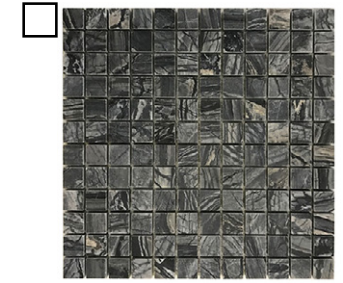

6" x 6"

8" x 8"

Amber Gold Limestone (H)

Blue Lagoon, Blue Elegant, &  
Olive Green Limestone (H)

Dore Royal Limestone (H)

Gasgone Blue Limestone (H)

Gold Lagoon Limestone (H)

Gold Lagoon Limestone (T)

Gold Pompeii Limestone (H)

Olive Green Limestone (H)

St. Marc Jaune (Fontaney  
Jaune) Limestone (T)

Blue Bliss Marble (P)

Blue Celeste Quartzite (T)

Cream Elegant Marble (P)

Cream Marfil Marble (P)

Cream Marfil Marble (T)

Green Royal Blue &  
Green Fantasia Marble (P)

Greige Elegant Marble (H)

Midnight Glacier Marble (P)

Rosa Verona Marble (T)

Sahara Gold Marble (P)

Silver Paradise Marble (P)

Silver Pearl Marble (H)

Verde Laguna Marble (P)