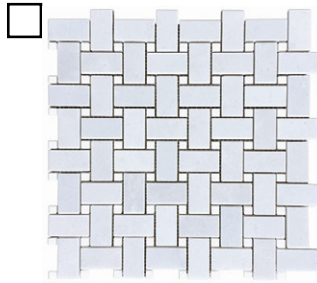

(Option 2) 12" x 18"

(Option 2) 18" x 18"

(Option 2) 20" x 20"

Beaumont 2.
White Elegant Select
(Dolomite) & White Silk
Marble Honed

Board Size:

- 12" x 12"
- 12" x 18"
- 18" x 18"
- 20" x 20"

(Option 1) 12" x 12"

(Option 1) 12" x 18"

(Option 1) 18" x 18"

(Option 1) 20" x 20"

(Option 3) 18" x 18"

(Option 2) 12" x 12"

(Option 2) 12" x 18"

(Option 2) 18" x 18"

(Option 2) 20" x 20"

(Option 3) 20" x 20"

**Basketweave 1" x 2"
w/ 3/8" Dot**
Honed, Polished

Board Size:

- 6" x 6"
- 6" x 12"
- 8" x 8"

Blue Bliss w/ White Elegant Select Dot Marble (P)

Blue Celeste w/ White Thassos Dot Marble (P)