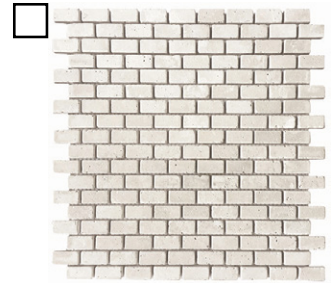

Pearl (Chiaro) Travertine
(Mini Brick) (T)