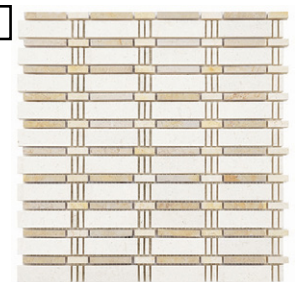

White Carrara Premium Marble (H)

White Elegant Select (Dolomite) (H)

White Statuary Calacatta Marble (H+P)

White Thassos Marble (P)

Mother of Pearl 1" Circles

See MOP on pg. 19 to select samples to order

Curtain
Polished