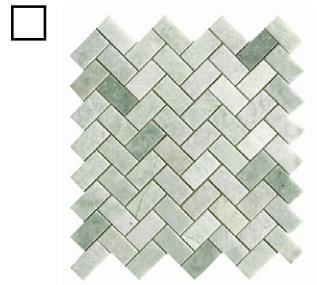

Red Mexican Travertine (T)
2-1/8"x 3-5/8"

Diamond Tile
Soft Touch

Board Size:

- 6" x 12"
- 8" x 8"
- 12" x 12"
- Special Request

Gold Sabbaiato Limestone
Loose Qty. _____

Herringbone
1" x 2"
Polished

Maroon Marble

Ming Green Marble

White Statuary Calacatta

Mother of Pearl Herringbone

See MOP on pg. 19
to select samples to order

Herringbone: 3/4" x 4"
Honed, Polished

Blue Bliss Marble
(3/4" x 4") (P)

Blue Celeste Quartzite
(3/4" x 4") (H+P)