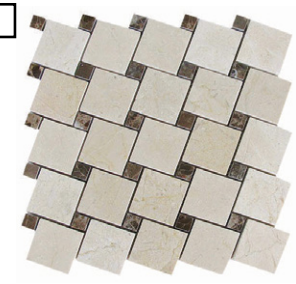

2" Octagon & 2" Off-Set

Honed, Polished, Tumbled

Golden Honey Onyx &
Maroon Dot Marble (P)

Golden Honey Onyx &
White Thassos Marble (P)

White Statuary Calacatta &
Black Dot Marble (H)

Off-Set Cream Marfil & White
Thassos Dot Marble (T)