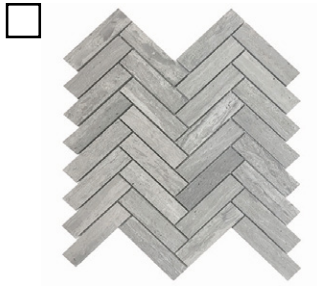

White Elegant Select
Dolomite (3/4" x 4") (P)

Board Size:

- 6" x 12"
- 8" x 8"

Herringbone: 1" x 4"
Honed, Polished

Board Size:

- 6" x 12"
- 8" x 8"

Blue Stratta Limestone
(1" x 4") (H)

Calacatta Bluette Marble
(1" x 4") (H)