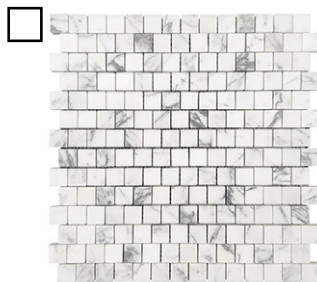

Board Size:

- 6" x 6"
- 8" x 8"

Calacatta Gold Marble (P)

Golden Classic Onyx (P)

Green Persian Pistachio Onyx (P)

White Carrara Premium Marble (P)

White Persian Cloud Premium Onyx (P)

White Persian Vanilla Onyx (P)

White Silk Marble (P)

White Statuary Calacatta Marble (P)

White Thassos Marble (P)

3/4" x 3/4" Staggered
Honed

Board Size:

- 6" x 6"
- 6" x 12"
- 8" x 8"

Arabescato Corchia Marble

Nero Marquina Marble

White Elegant Select (Dolomite)

Vanilla Vein-Cut Onyx

Brick Mini: 5/8" x 1 1/4"
Brick Large: 3/4" x 1 5/8"
Brick: 2" x 4"

Board Size:

- 6" x 6"
- 6" x 12"
- 8" x 8"

Calacatta Gold Marble
(Mini Brick) (P)

Cream Marfil Marble
(Mini Brick) (P)