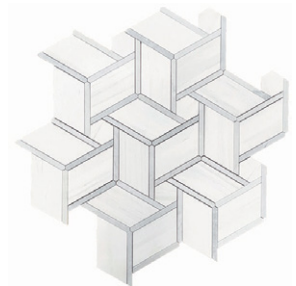

12" x 12"

12" x 18"

18" x 18"

20" x 20"

7 Sheet Example

Lexington 2.

White Thassos & Calacatta Gold Honed

Board Size: