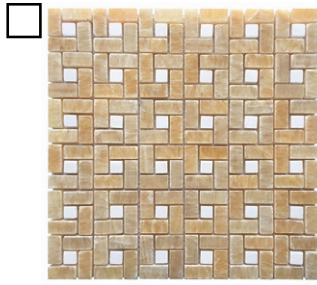

- 12" x 12"
- 12" x 18"
- 20" x 20"

12" x 12"

12" x 18"

20" x 20"

Pinwheel
1 1/4" & 5/8" Dot
 Honed, Polished

Golden Honey Onyx & White Thassos Dot Marble (P)

- Board Size:
- 6" x 6"
 - 6" x 12"
 - 8" x 8"

Broken Joint
5/8" x Mixed Length
 Polished

Golden Honey Onyx

- Board Size:
- 6" x 6"
 - 6" x 12"
 - 8" x 8"

Green Persian Pistachio Onyx

Rainfall
1/4" x Mixed Length
 Polished

Grey Mist, White Thassos, & White Carrara Premium Marble

- Board Size:
- 6" x 6"
 - 6" x 12"
 - 8" x 8"