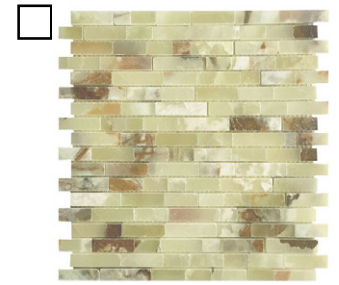

Green Persian Pistachio Onyx