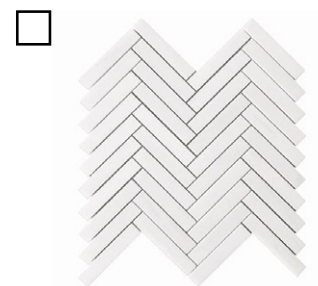

Ming Green Marble

White Statuary Calacatta

Mother of Pearl Herringbone

See MOP on pg. 19
to select samples to order

Herringbone: 3/4" x 4"
Honed, Polished

Blue Bliss Marble
(3/4" x 4") (P)

Blue Celeste Quartzite
(3/4" x 4") (H+P)