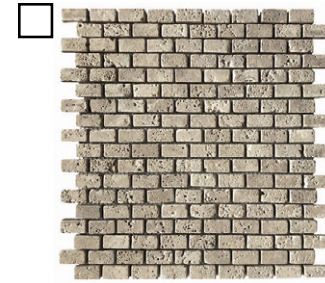

Noce Travertine
(Mini Brick) (T)