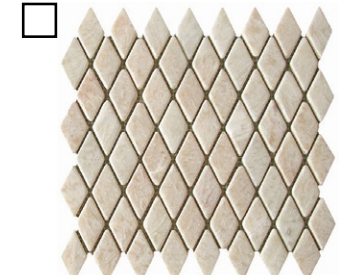

Ming Green & White Snow
Marble (P+T)

Ming Green Marble (P+T)

Green Persian Pistachio (T)

Golden Honey Onyx (P)

Golden Honey Onyx (T)

Board Size:

- 6" x 6"
- 6" x 12"
- 8" x 8"

Durango Travertine (H)
2-1/4" x 3-13/16"