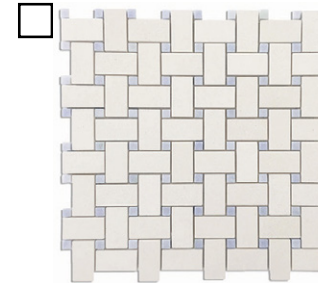

Crema Lyon Limestone w/ Blue Celeste (P)