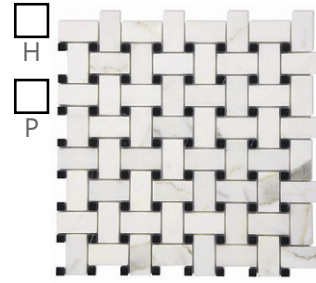

(Option 1) 12" x 18"

(Option 1) 18" x 18"

(Option 1) 20" x 20"

(Option 3) 18" x 18"

(Option 2) 12" x 12"

(Option 2) 12" x 18"

(Option 2) 18" x 18"

(Option 2) 20" x 20"

(Option 3) 20" x 20"

**Basketweave 1" x 2"
w/ 3/8" Dot**
Honed, Polished

Board Size:

- 6" x 6"
- 6" x 12"
- 8" x 8"

Blue Bliss w/ White Elegant Select Dot Marble (P)

Blue Celeste w/ White Thassos Dot Marble (P)