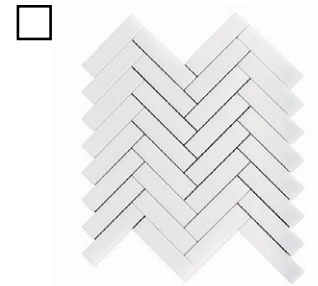

Calacatta Gold Marble
(1" x 4") (H+P)

Greige Elegant Marble
(1" x 4") (P)

Silver Pearl Marble
(1" x 4") (P)

White Carrara Premium
(1" x 4") (H)

White Crystalline Marble
(1" x 4") (P)

White Silk Marble
(1" x 4") (P)

White Statuary Calacatta
Marble (1" x 4") (H+P)

1" Hexagon
Honed, Polished

Board Size:

- 6" x 6"
- 6" x 12"
- 8" x 8"

White Carrara Premium
Marble (P)

White Statuary Calacatta
Marble (H+P)

White Thassos Marble (P)