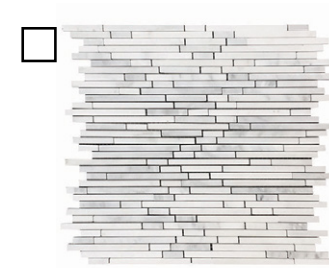

White Statuary Calacatta Marble

Mother of Pearl Rainfall
See MOP on pg. 19
to select samples to order