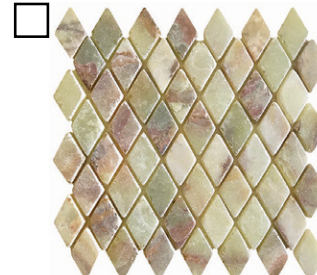

Green Persian Pistachio (T)