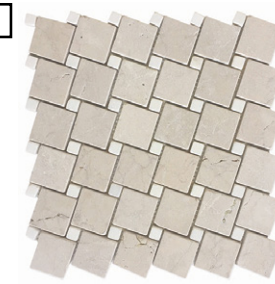

2" Octagon & 2" Off-Set

Honed, Polished, Tumbled

Golden Honey Onyx &
Maroon Dot Marble (P)

Golden Honey Onyx &
White Thassos Marble (P)

White Statuary Calacatta &
Black Dot Marble (H)

Off-Set Cream Marfil & White
Thassos Dot Marble (T)