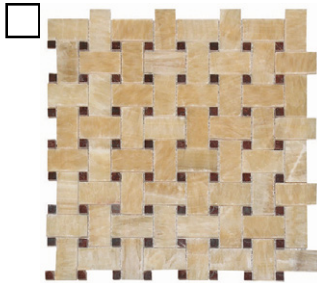

Golden Honey Onyx w/ Maroon Dot Marble (P)