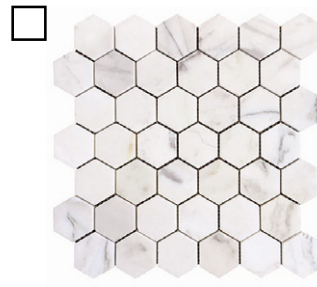

Calacatta Gold Marble
(1" x 4") (H+P)

Greige Elegant Marble
(1" x 4") (P)

Silver Pearl Marble
(1" x 4") (P)

White Carrara Premium
(1" x 4") (H)

White Crystalline Marble
(1" x 4") (P)

White Silk Marble
(1" x 4") (P)

White Statuary Calacatta
Marble (1" x 4") (H+P)

1" Hexagon
Honed, Polished

Board Size:

- 6" x 6"
- 6" x 12"
- 8" x 8"

White Carrara Premium
Marble (P)

White Statuary Calacatta
Marble (H+P)

White Thassos Marble (P)

2" Hexagon
Honed, Polished

Board Size:

- 6" x 6"
- 6" x 12"
- 8" x 8"

Bardiglio Marble (H)

Calacatta Gold Marble (H)

White Carrara Premium
Marble (H)

White Elegant Select
(Dolomite) (H+P)

White Statuary Calacatta
Marble (H+P)