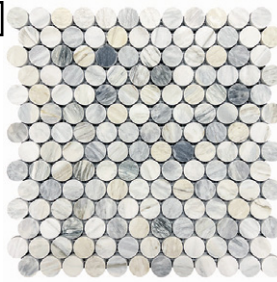

White Snow Marble

White Statuary Calacatta Marble

Chevron
Polished

White Silk & White Statuary Calacatta Marble

Board Size:
□ 12" x 12"

2" Circles
Honed

Arabescato Corchia Marble (H)

Board Size:
□ 6" x 12"
□ 8" x 8"
□ 12" x 12"

Blue Celeste Quartzite (H)

White Elegant Select (Dolomite) (H)

1" Circles (Penny)
Honed, Polished

Blue Bliss Marble (P)

Board Size:
□ 6" x 6"
□ 6" x 12"
□ 8" x 8"
□ 12" x 12"

Calacatta Bluette Marble (H)

Calacatta Gold Marble (H)