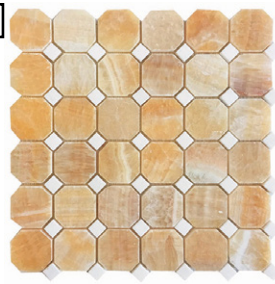

20" x 20"

9 Sheet Example

Lincoln

Honed, Polished

1. White Elegant (Dolomite)
& Ash Grey Limestone (H)

2. White Thassos & White
Carrara Premium Marble (P)

9 Sheet Example
Lincoln 1.

9 Sheet Example
Lincoln 2.

2" Octagon & 2" Off-Set

Honed, Polished, Tumbled

Golden Honey Onyx &
Maroon Dot Marble (P)

Golden Honey Onyx &
White Thassos Marble (P)

White Statuary Calacatta &
Black Dot Marble (H)

Off-Set Cream Marfil & White
Thassos Dot Marble (T)