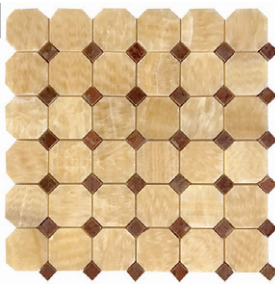

9 Sheet Example

Nottingham 2.

White Thassos Marble &
White Stratta Limestone
Honed

Board Size:

- 12" x 12"
- 12" x 18"
- 18" x 18"
- 20" x 20"

12" x 12"

12" x 18"

18" x 18"

20" x 20"

9 Sheet Example

Lincoln

Honed, Polished

1. White Elegant (Dolomite)
& Ash Grey Limestone (H)

2. White Thassos & White
Carrara Premium Marble (P)

9 Sheet Example
Lincoln 1.

9 Sheet Example
Lincoln 2.

2" Octagon & 2" Off-Set

Honed, Polished, Tumbled

Golden Honey Onyx &
Maroon Dot Marble (P)

Golden Honey Onyx &
White Thassos Marble (P)

White Statuary Calacatta &
Black Dot Marble (H)

Off-Set Cream Marfil & White
Thassos Dot Marble (T)