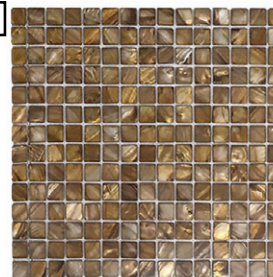

Tiger Eye

Board Size:

- ☐ 6" x 6"
- ☐ 8" x 8"