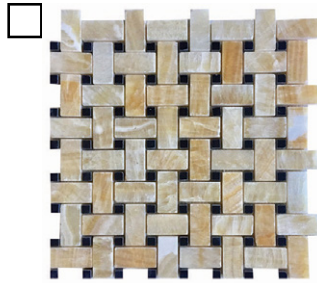

Golden Honey Onyx w/ Black Dot Marble (P)