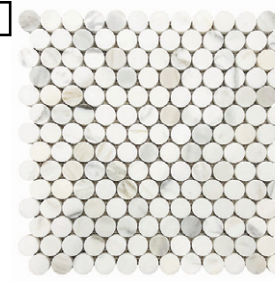

White Snow Marble

White Statuary Calacatta Marble

Chevron
Polished

White Silk & White Statuary Calacatta Marble

Board Size:
□ 12" x 12"

2" Circles
Honed

Arabescato Corchia Marble (H)

Board Size:
□ 6" x 12"
□ 8" x 8"
□ 12" x 12"

Blue Celeste Quartzite (H)

White Elegant Select (Dolomite) (H)

1" Circles (Penny)
Honed, Polished

Blue Bliss Marble (P)

Board Size:
□ 6" x 6"
□ 6" x 12"
□ 8" x 8"
□ 12" x 12"

Calacatta Bluette Marble (H)

Calacatta Gold Marble (H)